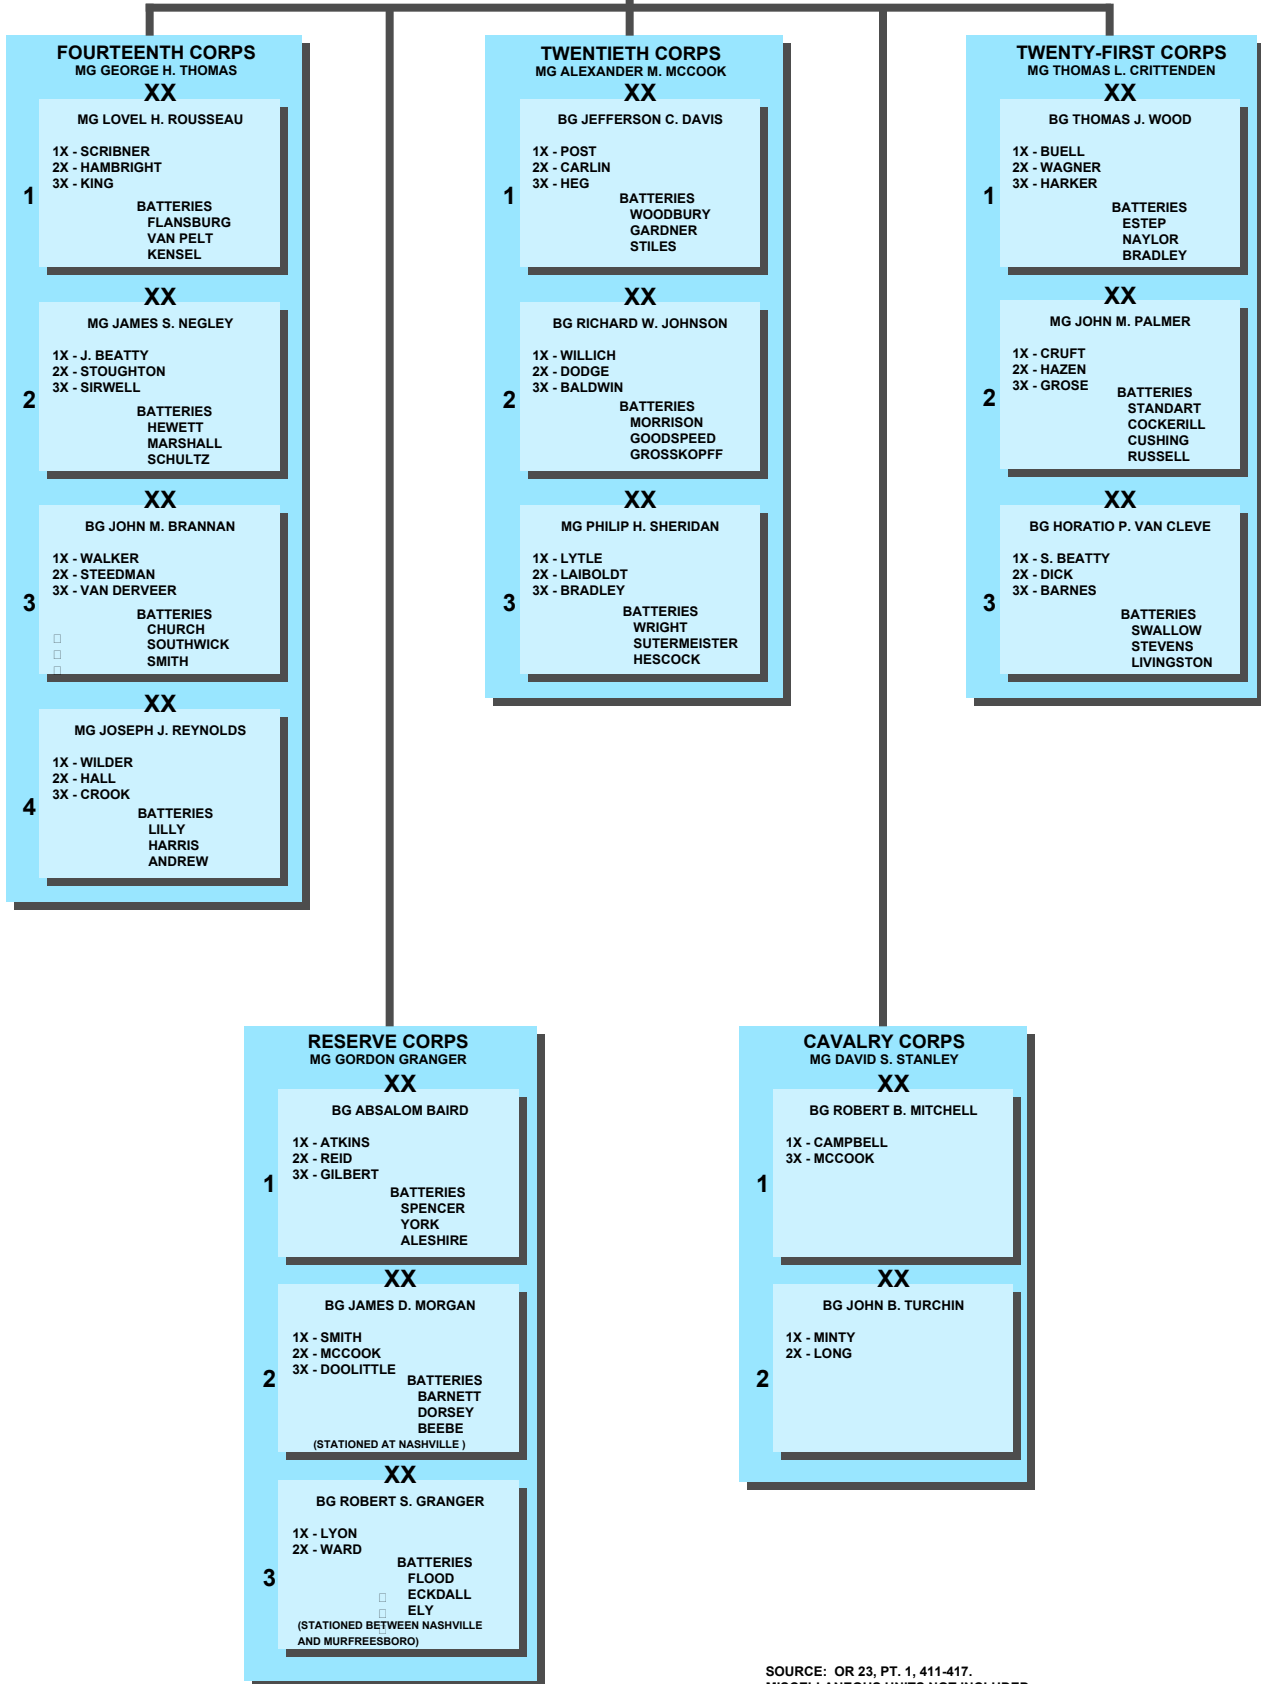

**ARMY OF THE CUMBERLAND**  
MG WILLIAM S. ROSECRANS

SOURCE: OR 23, PT. 1, 411-417.  
MISCELLANEOUS UNITS NOT INCLUDED.